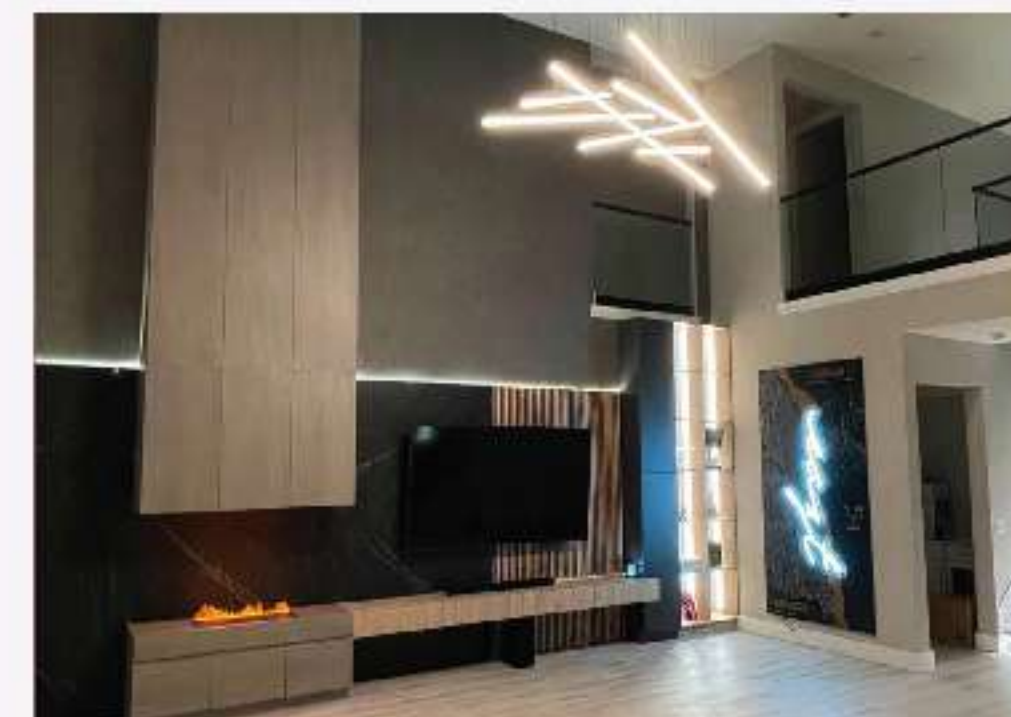

Spazio Project

2022

Casa PAF

Residential Project
Interior Design / Execution
Location: Maracaibo / VZLA

NW

About the project

Casa PAF represented to us a unique and special project where we had the opportunity to execute its renovation process to convert it into a home with a solid functional proposal and an ambiguous, modern, industrial aesthetic with a dual personality.