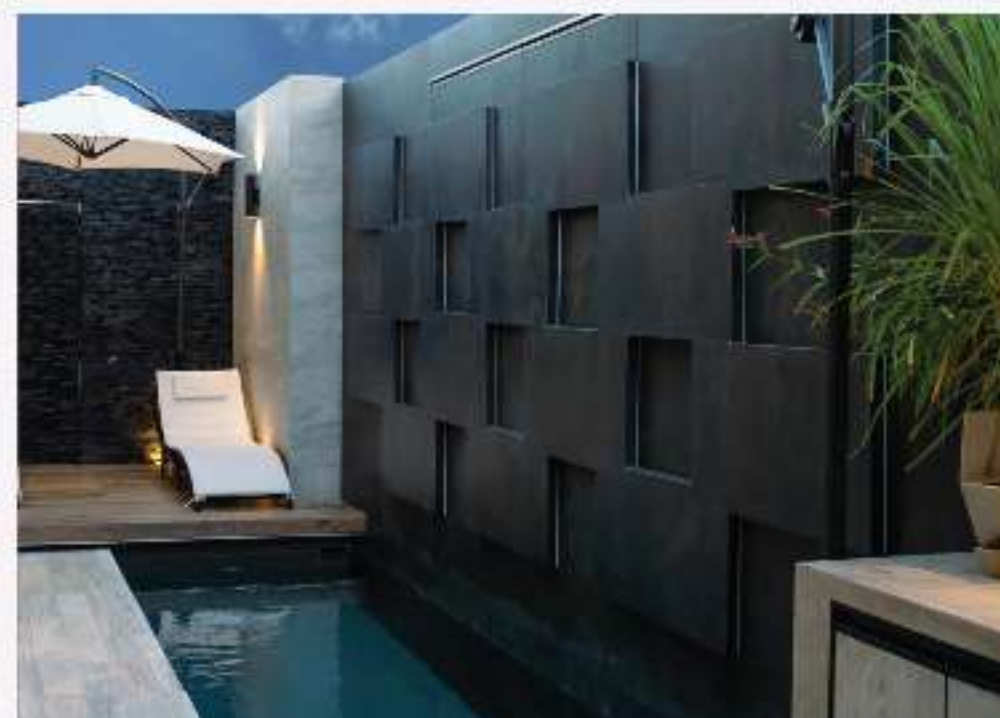

Spazio Project

2022

Casa PAF

Residential Project
Interior Design / Execution
Location: Maracaibo / VZLA

NW

About the project

Casa PAF represented to us a unique and special project where we had the opportunity to execute its renovation process to convert it into a home with a solid functional proposal and an ambiguous, modern, industrial aesthetic with a dual personality.