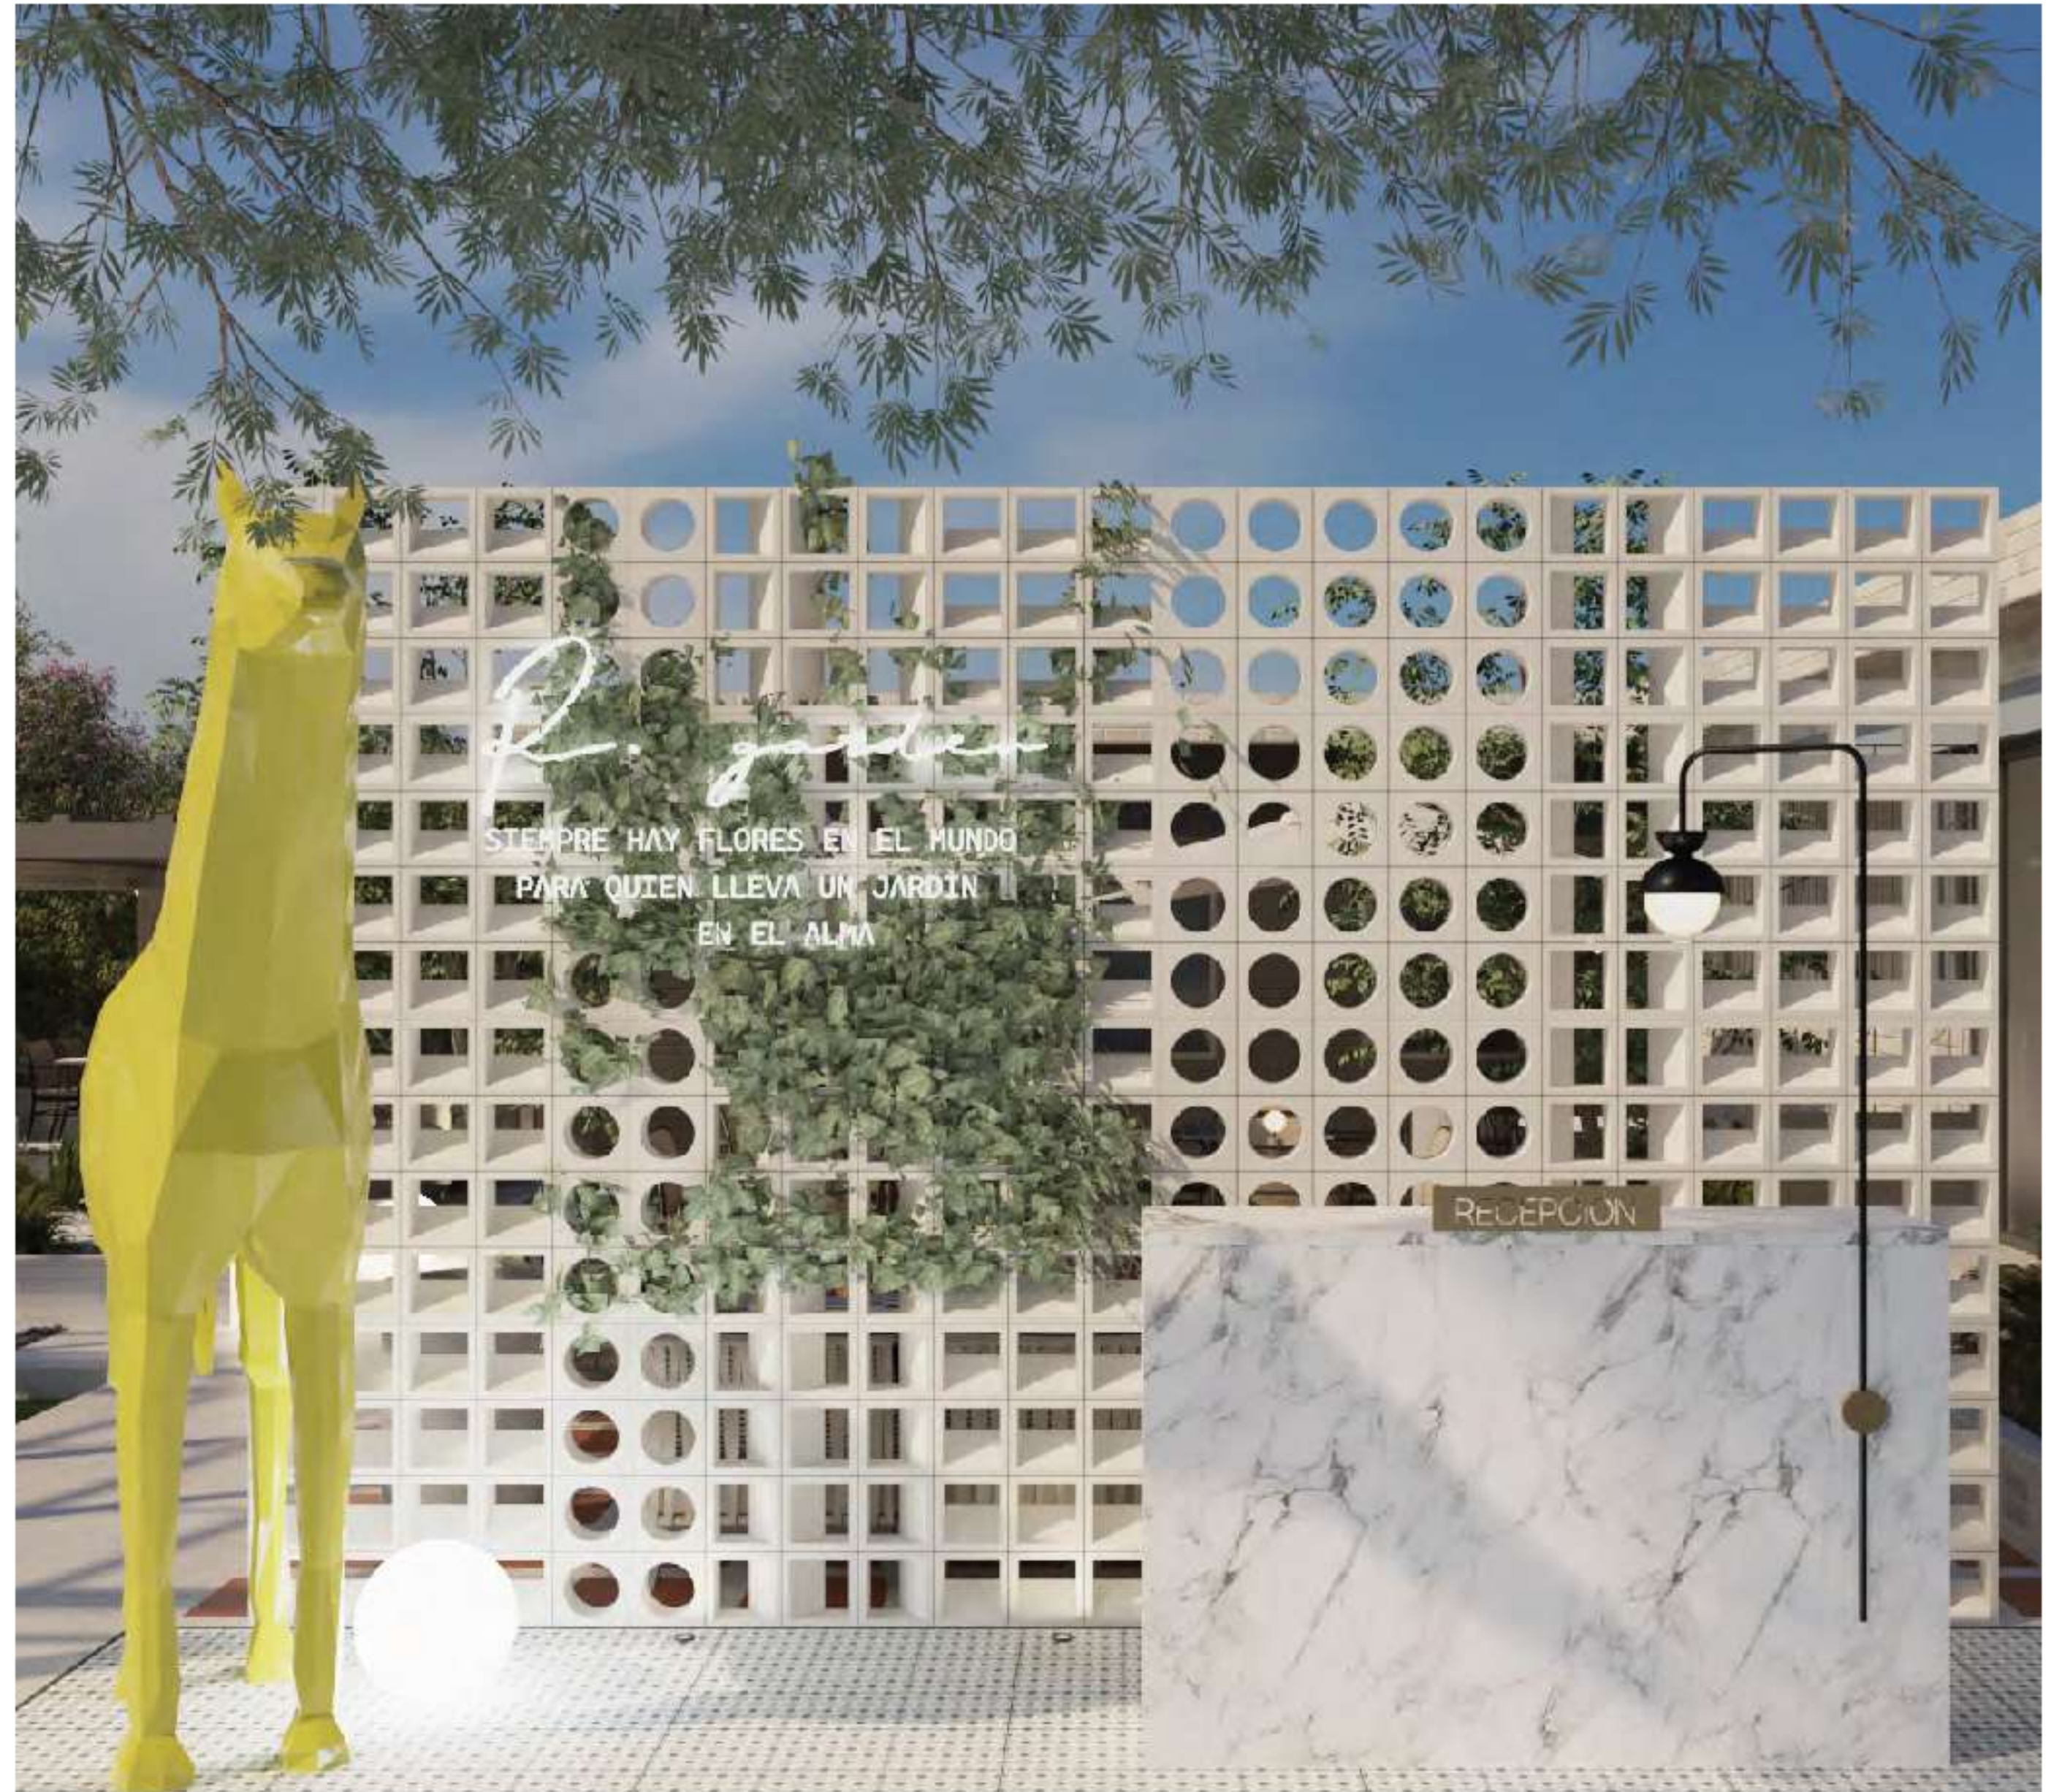

OUTSIDE

OUTSIDE

R-Garden

Commercial project
Interior Design
Location: Maracaibo / VZLA

NW

About the Project

Based on generating an environment of social interest and unique character we create a garden with different areas for the guests. During the tour we can enjoy different experiences, a proposal conceived with the aim of making social events maintaining the essence of the garden and offering in the path of their spaces a new one, choose between a closed area that provides a more exclusive feeling.

We select rustic materials for the floors and paint the existing slats to elevate the realized concept. The palette of pastel colors is complemented with some details in black to strengthen and pronounce some furniture: as well as the structure of the greenhouse which is a fundamental part of the project.