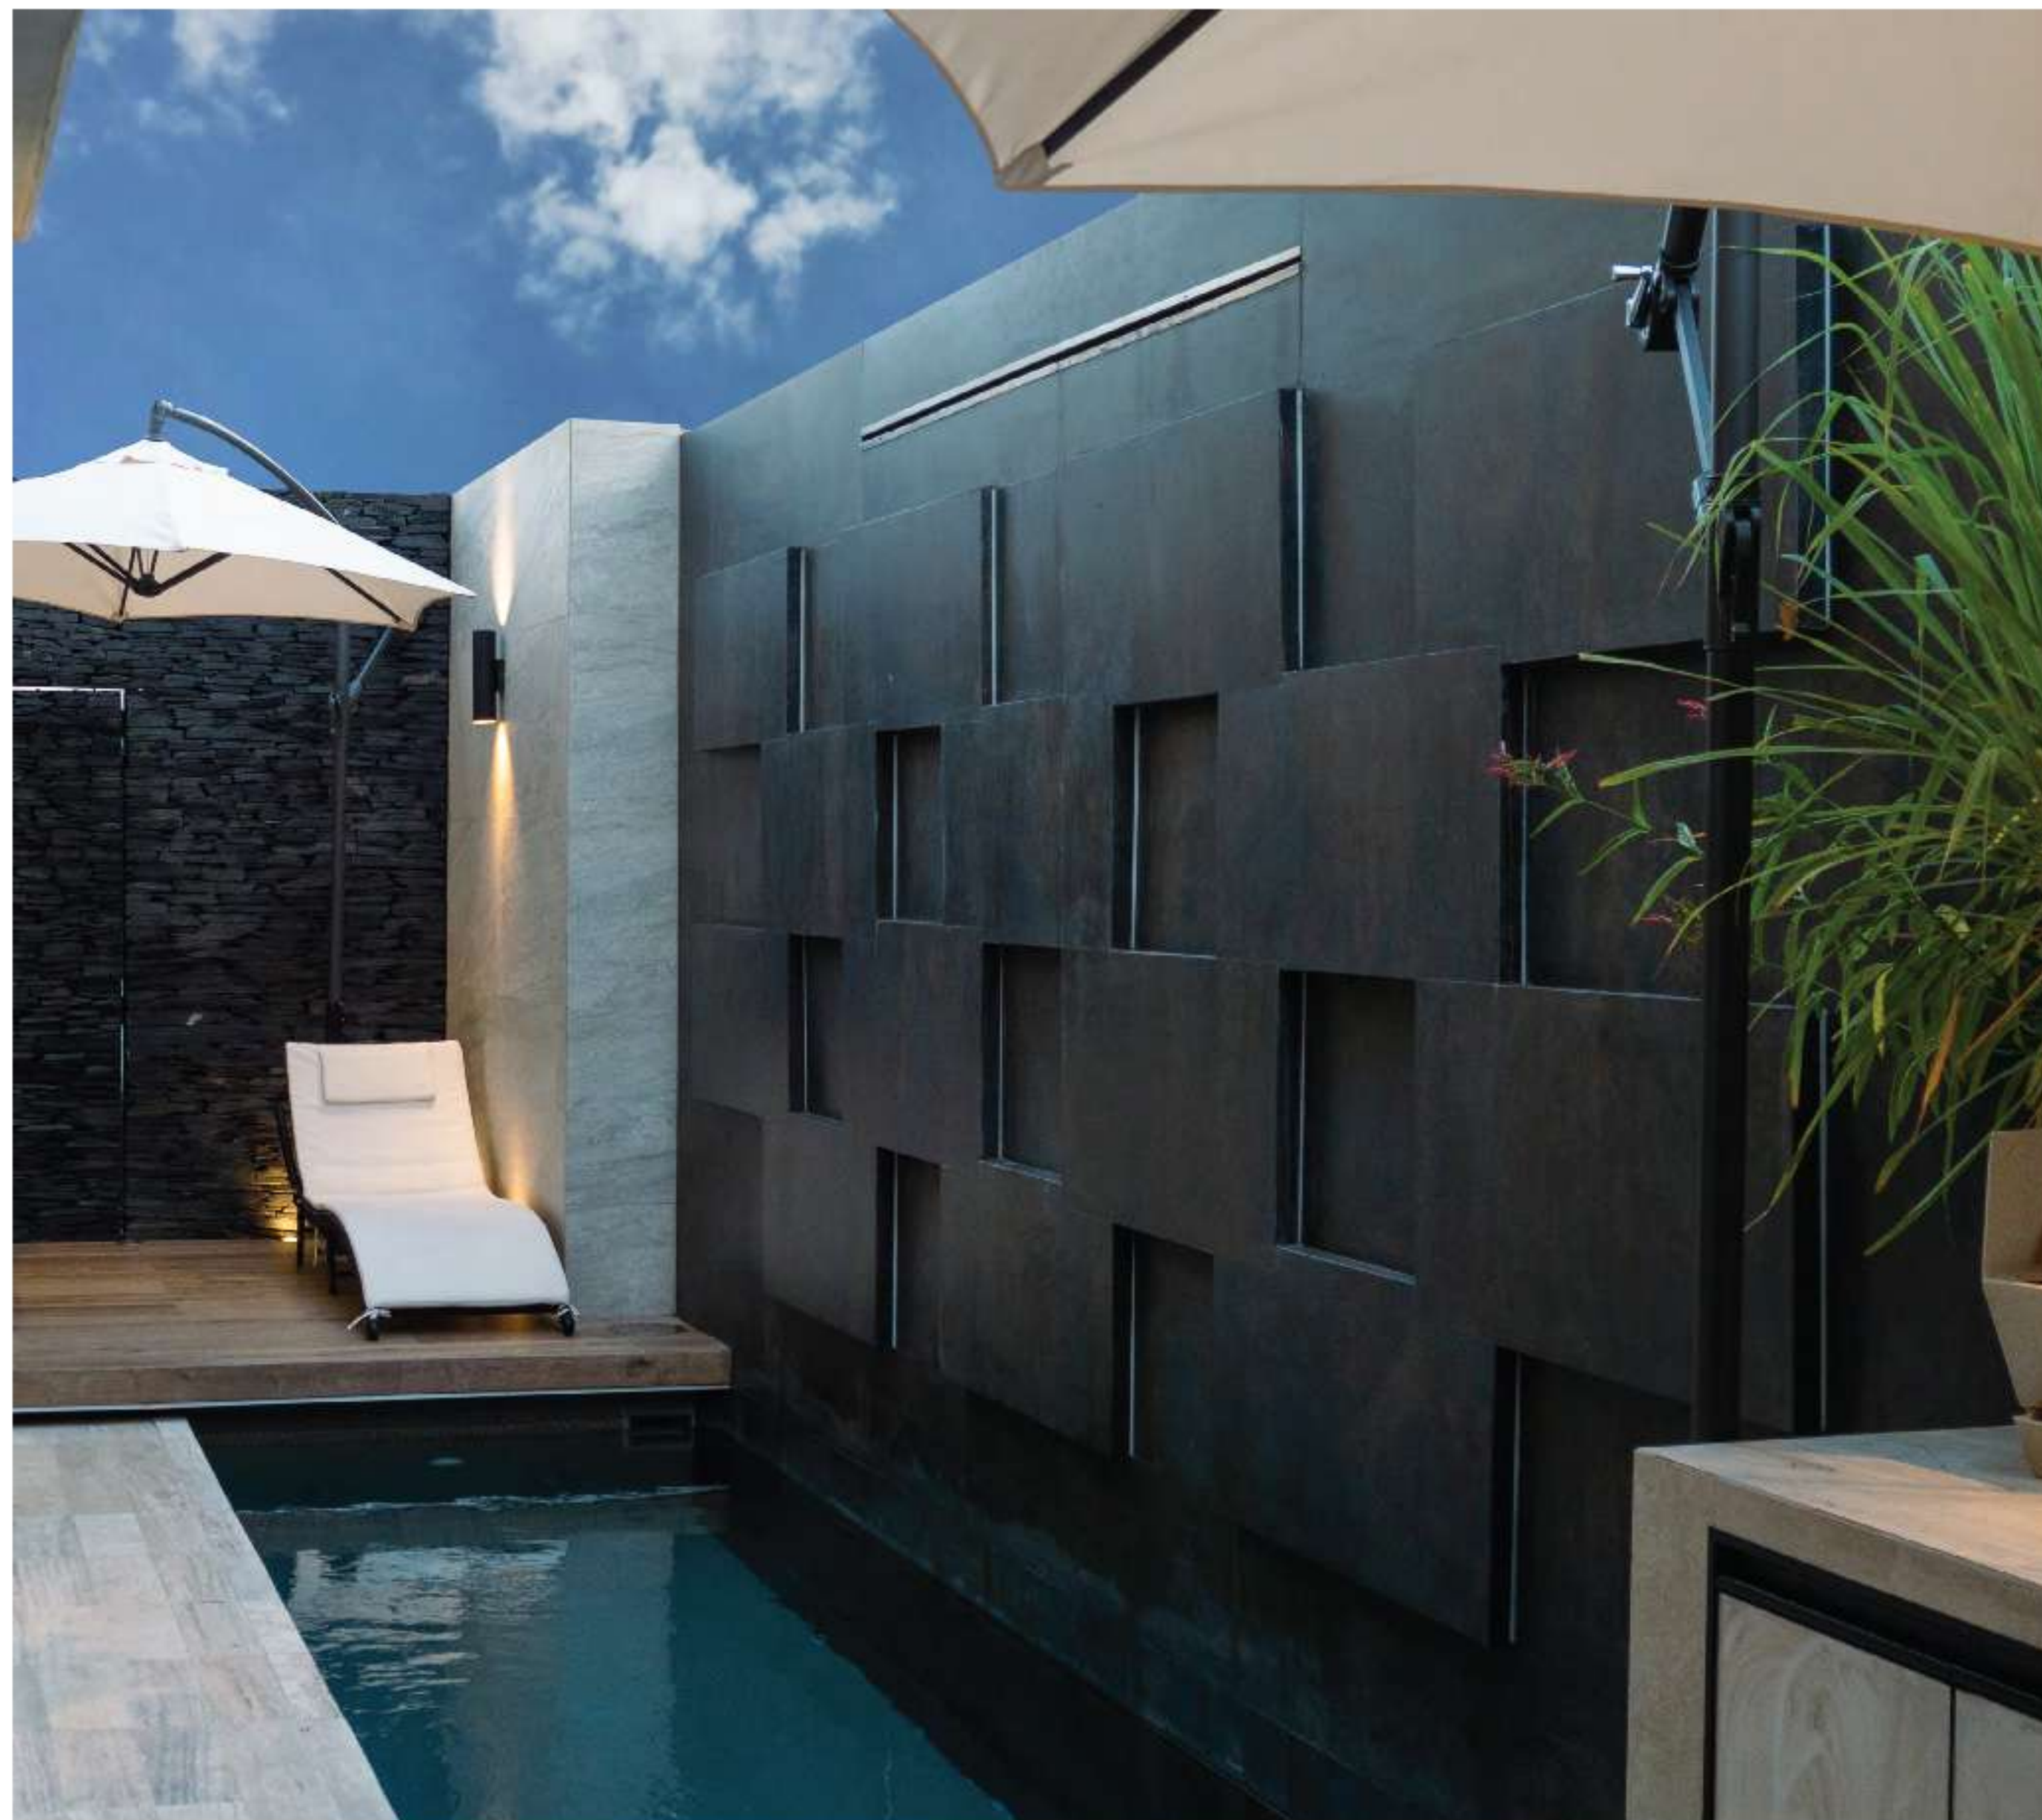

2022

Casa ML

Residential Project
Interior Design / Execution
Location: Maracaibo / VZLA

NW

About the project

A small-scale turnkey project with a highly ambitious design proposal. We transform the pool area into a contemporary place where a sophisticated and welcoming aesthetic converges, managing to elevate the emotions of our customers.

BY SPAZIO

THE A SHOWROOM

PILARI

BY SPAZIO DESIGN

Residential area

NW